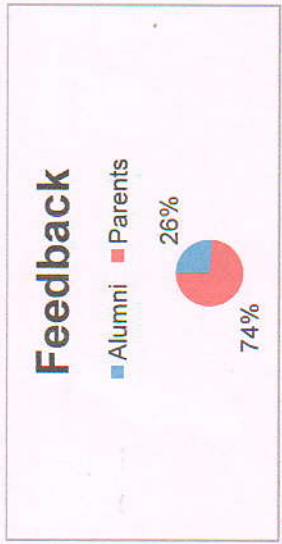

Feedback Report by Alumni/ Parents, Session 2020-21

BSL

PURBASTHALI COLLEGE

ESTD: 2009

Vill + P.O:-Parulia, Dist:- Burdwan, Pin No-713513

Contact No. 8617647363 / 03454-264666

Email :- purbasthalicollege@gmail.com, Visit us : www.purbasthalicollege.com

Feedback from Alumni / Parents on College

Session- 2020-21

Name of the Department of the Alumni/Student- Philosophy

Programme- B.A. Hons. / Gen

Give your opinion without any bias and prejudice. Select the options wisely; choose A or B or C or D or E depending whether you agree or not with the statements given below. A=Totally Agree (সম্পূর্ণ একমত) B=Somewhat Agree (কিছুটা একমত) C=Can not Say (জানিনা) D=Do not Agree (একমত না) E = Totally Disagree (সম্পূর্ণ অসম্মত)